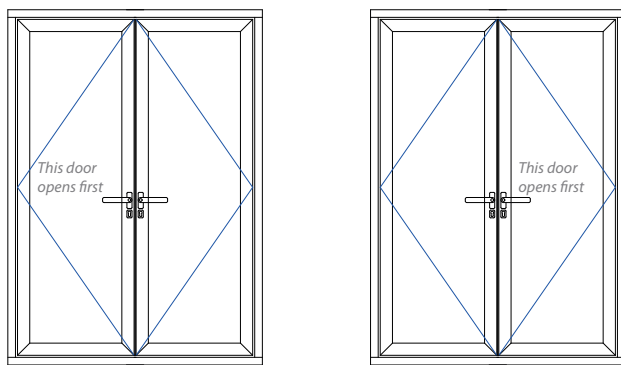

FRENCH DOOR (Viewed from outside)

☐ Left hand master

☐ Right hand master