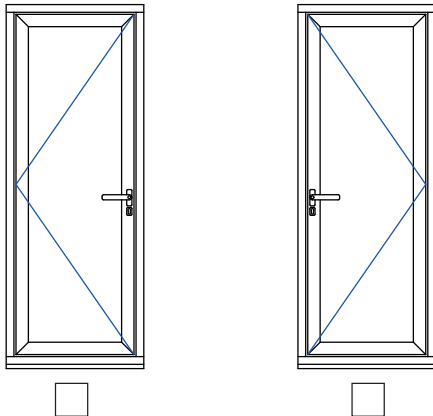

AVAILABLE DOOR STYLES (Viewed from outside. Please tick your choice.)

RESIDENTIAL DOOR (Viewed from outside)