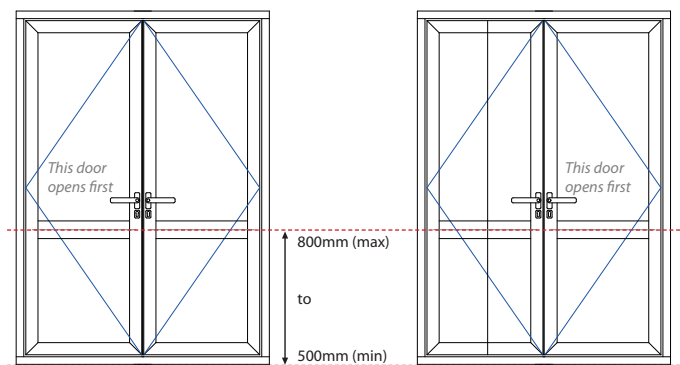

Right hand master

FRENCH DOOR with MIDRAIL (Viewed from outside)

Left hand master

Right hand master

DOOR DIMENSIONS

Width: mm

Height inc. Sill: mm

Midrail Height: mm
 (from underside of frame ignoring Sill option)

MIN/MAX FRAME SIZES

Single		French	
min width	700mm	min width	1200mm
max width	1100mm	max width	2200mm
min height	2020mm*	min height	2020mm*
max height	2400mm	max height	2400mm

*2000mm with a low threshold