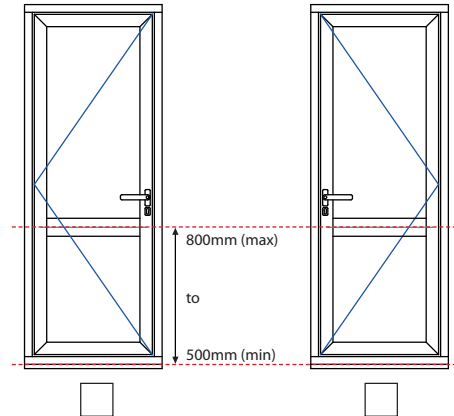

RESIDENTIAL DOOR with MIDRAIL (Viewed from outside)

Please note:
Triple glazing is not available with midrail options on either residential or French doors